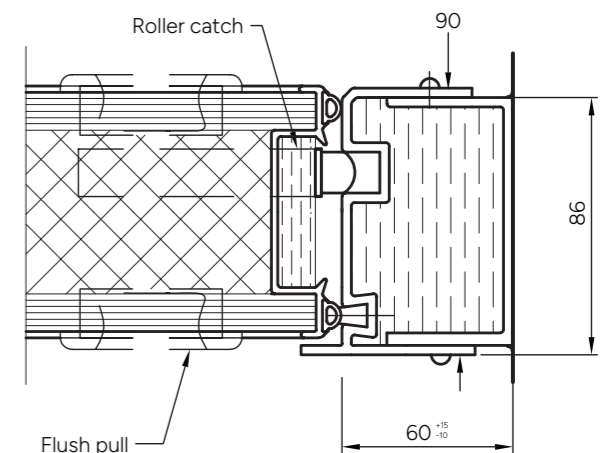

Overview

Panels have extra stability by means of a locking arrangement. Each alternate panel contains an espagnolette bolt mechanism operated via a detachable handle at a convenient height from the floor. The locking pin engages the floor rail and top track to ensure the panels close flat, flush and are rigid. The leading panel in the opening can be used as a full height pass door if required. Pass doors have flush pull handles and roller catch fitted; a lock can also be fitted.

- Continuously hinged panels
- Floor supported or top hung
- Sound reduction up to Rw 52dB
- Multiple stacking options

Layout Types

1. End Fold - Single

2. Centre Fold - Single

3. End Fold - Bi-Parting

4. Centre Fold - Bi-Parting

Panel Details

Vertical Section

Horizontal Section - Wall Jambs

Features

- Height:** Up to 6,000mm
- Panel Width:** Upto 900mm
- Sound Reduction:** Up to Rw 52dB
- Panel Thickness:** 80mm
- Suspension method:** Floor supported with top guide or top hung
- Operation Mode:** Manual
- Panel Type:** Hinged
- Seal Type:** Fixed top and bottom sweep strips
- Panel Construction:** Aluminium frame
- Panel Weight:** Up to 42kg/m²
- Fireproof Qualities:** Class 1, Class 0, F30, F60
- Pass Door Panels:** Full height only single or double
- Usage:** Internal
- Panel Edges:** Exposed SAA or powder coated
- Panel Finishes:** Laminate, HP Laminate, Veneer, Fabric, Steel
- Other Options:** Corner, Junction, Glazed cut outs
- Stacking Options:** Centre fold, End fold