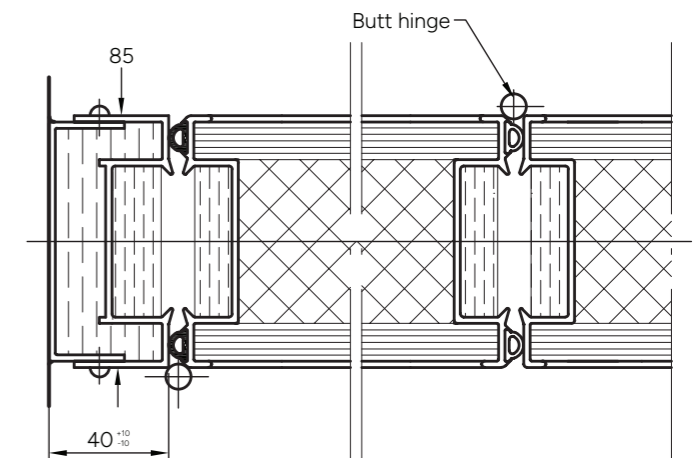

L O N D O N W A L L

Type 200

London Wall Type 200 is a sliding folding partition system of purpose made flat panels hinged together, to slide and fold to one or both sides within an alternative opening. Available primarily as a floor supported bottom roller system or as a top hung alternative option.

Overview

Panels have extra stability by means of a locking arrangement. Each alternate panel contains an espagnolette bolt mechanism operated via a detachable handle at a convenient height from the floor. The locking pin engages the floor rail and top track to ensure the panels close flat, flush and are rigid. The leading panel in the opening can be used as a full height pass door if required. Pass doors have flush pull handles and roller catch fitted; a lock can also be fitted.

- Continuously hinged panels
- Floor supported or top hung
- Sound reduction up to Rw 52dB
- Multiple stacking options

Layout Types

1. End Fold - Single

2. Centre Fold - Single

3. End Fold - Bi-Parting

4. Centre Fold - Bi-Parting

Panel Details

Vertical Section

Horizontal Section - Wall Jambs

Features

- Height:** Up to 6,000mm
- Panel Width:** Upto 900mm
- Sound Reduction:** Up to Rw 52dB
- Panel Thickness:** 80mm
- Suspension method:** Floor supported with top guide or top hung
- Operation Mode:** Manual
- Panel Type:** Hinged
- Seal Type:** Fixed top and bottom sweep strips
- Panel Construction:** Aluminium frame
- Panel Weight:** Up to 42kg/m²
- Fireproof Qualities:** Class 1, Class 0, F30, F60
- Pass Door Panels:** Full height only single or double
- Usage:** Internal
- Panel Edges:** Exposed SAA or powder coated
- Panel Finishes:** Laminate, HP Laminate, Veneer, Fabric, Steel
- Other Options:** Corner, Junction, Glazed cut outs
- Stacking Options:** Centre fold, End fold