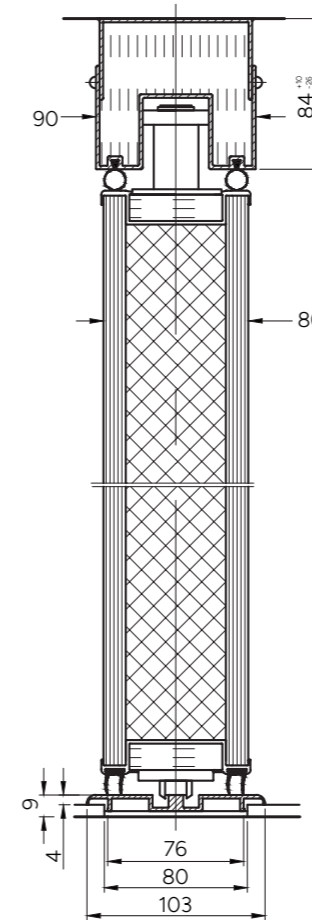

L O N D O N W A L L

Type 200

London Wall Type 200 is a sliding folding partition system of purpose made flat panels hinged together, to slide and fold to one or both sides within an alternative opening. Available primarily as a floor supported bottom roller system or as a top hung alternative option.

Overview

Panels have extra stability by means of a locking arrangement. Each alternate panel contains an espagnolette bolt mechanism operated via a detachable handle at a convenient height from the floor. The locking pin engages the floor rail and top track to ensure the panels close flat, flush and are rigid. The leading panel in the opening can be used as a full height pass door if required. Pass doors have flush pull handles and roller catch fitted; a lock can also be fitted.

- Continuously hinged panels
- Floor supported or top hung
- Sound reduction up to Rw 52dB
- Multiple stacking options

Layout Types

1. End Fold - Single

2. Centre Fold - Single

3. End Fold - Bi-Parting

4. Centre Fold - Bi-Parting

Panel Details

Vertical Section

Horizontal Section - Wall Jambs

Features

- Height:** Up to 6,000mm
- Panel Width:** Upto 900mm
- Sound Reduction:** Up to Rw 52dB
- Panel Thickness:** 80mm
- Suspension method:** Floor supported with top guide or top hung
- Operation Mode:** Manual
- Panel Type:** Hinged
- Seal Type:** Fixed top and bottom sweep strips
- Panel Construction:** Aluminium frame
- Panel Weight:** Up to 42kg/m²
- Fireproof Qualities:** Class 1, Class 0, F30, F60
- Pass Door Panels:** Full height only single or double
- Usage:** Internal
- Panel Edges:** Exposed SAA or powder coated
- Panel Finishes:** Laminate, HP Laminate, Veneer, Fabric, Steel
- Other Options:** Corner, Junction, Glazed cut outs
- Stacking Options:** Centre fold, End fold